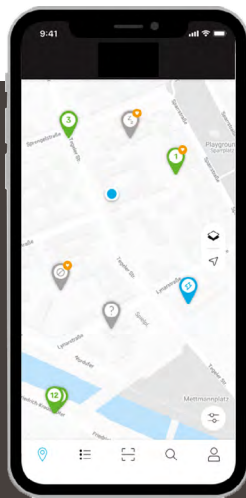

Contract Handling

01

Open the "profile menu" located right in the Tabbar.

02