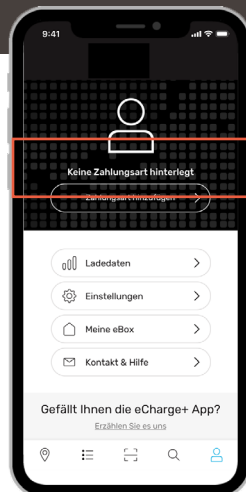

03

Never miss the charging costs, all price modules are transparent and shown before the charging process.

Always keep an eye on active charging processes and track the charging history.

04

# Contract Handling

01

Open the "profile menu" located right in the Tabbar.

02

Select "Add payment method" at the top if none is defined yet.

Further payment methods can be defined in the settings.

Choose "Autostrom Vertrag" and continue.  
Proceed the same way if you wish to define another payment method.