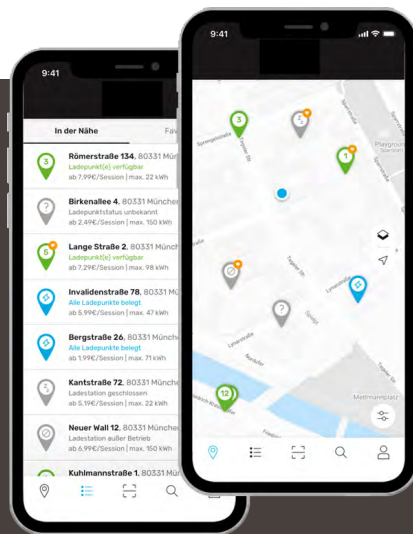

## Quick Walkthrough

Never miss a charging station. Next to the map view, the intelligent list view shows nearby charging stations.

Unique QR-Code and charging point number scanner.

The search function helps you to plan your trips and drive to specific charging points.

Use the filter function to see only relevant charging stations.

In the "profile menu" you can check your charging history, add payment methods and get support.

State of charging points easy to detect through intuitive map pins.

# Public Charging

01

Find charging stations near you or at a specific address.

Filter the map according to the charging stations relevant to you.

Use map or list view.

02

Check the availability of charging points in real time.