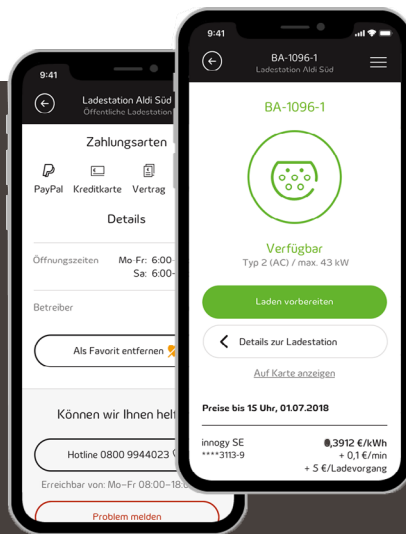

## Quick Walkthrough

Never miss a charging station. Next to the map view, the intelligent list view shows nearby charging stations.

Unique QR-Code and charging point number scanner.

The search function helps you to plan your trips and drive to specific charging points.

Use the filter function to see only relevant charging stations.

In the "profile menu" you can check your charging history, add payment methods and get support.

State of charging points easy to detect through intuitive map pins.

# Public Charging

01

Find charging stations near you or at a specific address.

Filter the map according to the charging stations relevant to you.

Use map or list view.

02

Check the availability of charging points in real time.

Get comprehensive information about charging station.

See the best price based on the configured payment method.

Add your preferred payment method once and start charging even faster in the future.

Pay conveniently with PayPal, credit card, giro pay (paydirekt) or your charging contract directly via the app.