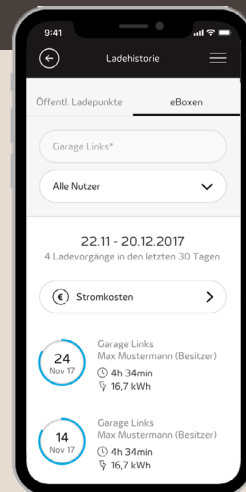

Use the filter function to see only relevant charging stations.

In the "profile menu" you can check your charging history, add payment methods and get support.

State of charging points easy to detect through intuitive map pins.

# Public Charging

01

Find charging stations near you or at a specific address.

Filter the map according to the charging stations relevant to you.

Use map or list view.

02

Check the availability of charging points in real time.

Get comprehensive information about charging station.

See the best price based on the configured payment method.

Add your preferred payment method once and start charging even faster in the future.

Pay conveniently with PayPal, credit card, giro pay (paydirekt) or your charging contract directly via the app.

03

Never miss the charging costs, all price modules are transparent and shown before the charging process.

Always keep an eye on active charging processes and track the charging history.

04