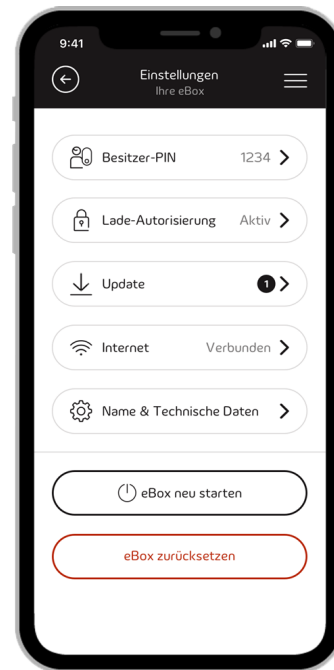

Home Charging

1. 01 Open the menu and select "Home charging" to start the configuration.
2. 02 Define a pin to unlock the eBOX touch.
3. 03 Protect your eBOX from being used by unauthorized users.
4. 04 You will be notified when software updates are available – easy installation via the app.
5. 05 Change the internet connection (WiFi or LAN).
6. 06 Get all necessary information about your eBOX when you need it.

Highlights

Always connected: As the owner or co-user of a private charging box (eBOX smart, eBOX professional or eBOX touch) you can link your eBOX to the eCHARGE+ app.

Easy configuration: Configure and manage your charging box conveniently from your living room via an internet connection.

Close monitoring: Benefit from further development of intelligent functions that automate your eBOX control more closely.

Customized: Adapt it to your personal needs.