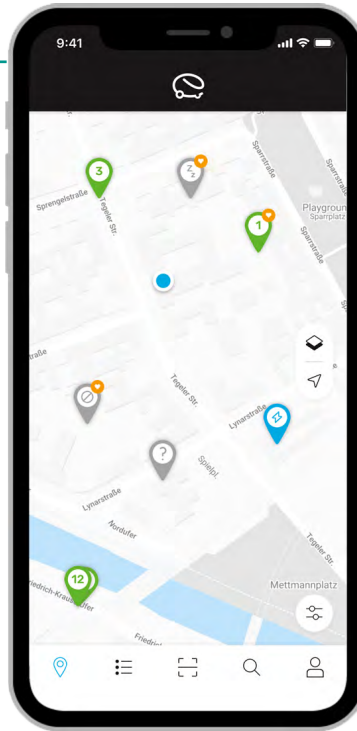

# General

Public charging has never been easier

- Find charging stations near you or at specific address
- Filter the map for charging stations that are relevant for you
- Get the availability of the charging points in real time

## Quick Walkthrough

Never miss a charging station. Next to the map view, the intelligent list view shows nearby charging stations.

Unique QR-Code and charging point number scanner.

The search function helps you to plan your trips and drive to specific charging points.

Use the filter function to see only relevant charging stations.

In the "profile menu" you can check your charging history, add payment methods and get support.

State of charging points easy to detect through intuitive map pins.