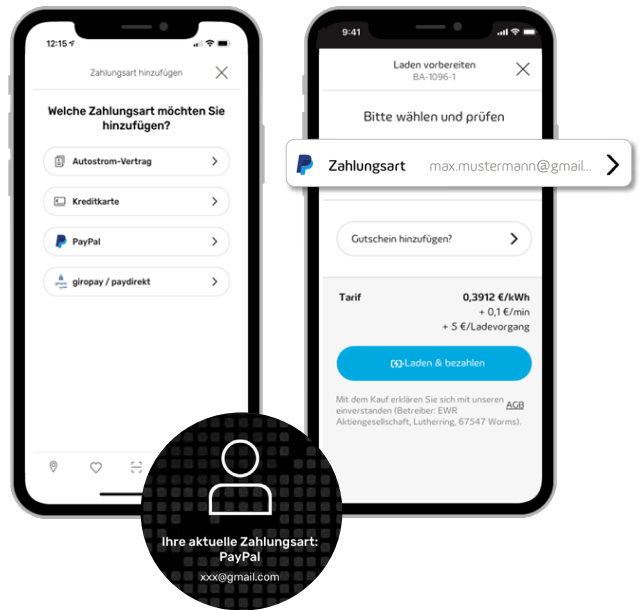

Direct Payment

- 01 Use the “profile menu” item to configure your payment method.
- 02 Select “Add payment method” to configure a new payment method.
- 03 Credit Card, PayPal and giro pay (paydirekt) are available for Direct Payment.

- 04 Enter your payment information and store your billing address for charging directly in the app.
- 05 In the “prepare charging” step, select your type of payment.
- 06 The price is displayed at the charging station details if Direct Payment is supported at the respective charging point.