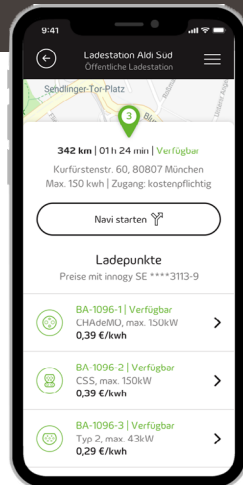

## Quick Walkthrough

Never miss a charging station. Next to the map view, the intelligent list view shows nearby charging stations.

Unique QR-Code and charging point number scanner.

The search function helps you to plan your trips and drive to specific charging points.

Use the filter function to see only relevant charging stations.

In the "profile menu" you can check your charging history, add payment methods and get support.

State of charging points easy to detect through intuitive map pins.

# Public Charging

01

Find charging stations near you or at a specific address.

Filter the map according to the charging stations relevant to you.

Use map or list view.

02

Check the availability of charging points in real time.

Get comprehensive information about charging station.

See the best price based on the configured payment method.

Add your preferred payment method once and start charging even faster in the future.

Pay conveniently with PayPal, credit card, giro pay (paydirekt) or your charging contract directly via the app.