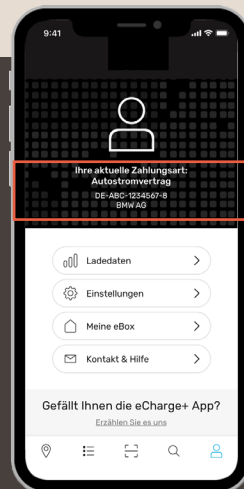

# Contract Handling

01

Open the "profile menu" located right in the Tabbar.

02

Select "Add payment method" at the top if none is defined yet.

Further payment methods can be defined in the settings.

Choose "Autostrom Vertrag" and continue.  
Proceed the same way if you wish to define another payment method.

03

Fill in your Contract ID (EMAID) or your email address and complete the setup by entering your password.

04

Charging sessions can now be activated via your contract.

The app is automatically transferred to the design of your provider.