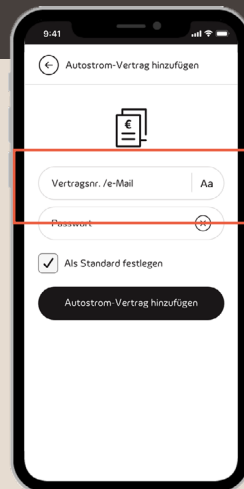

03

Fill in your Contract ID (EMAID) or your email address and complete the setup by entering your password.